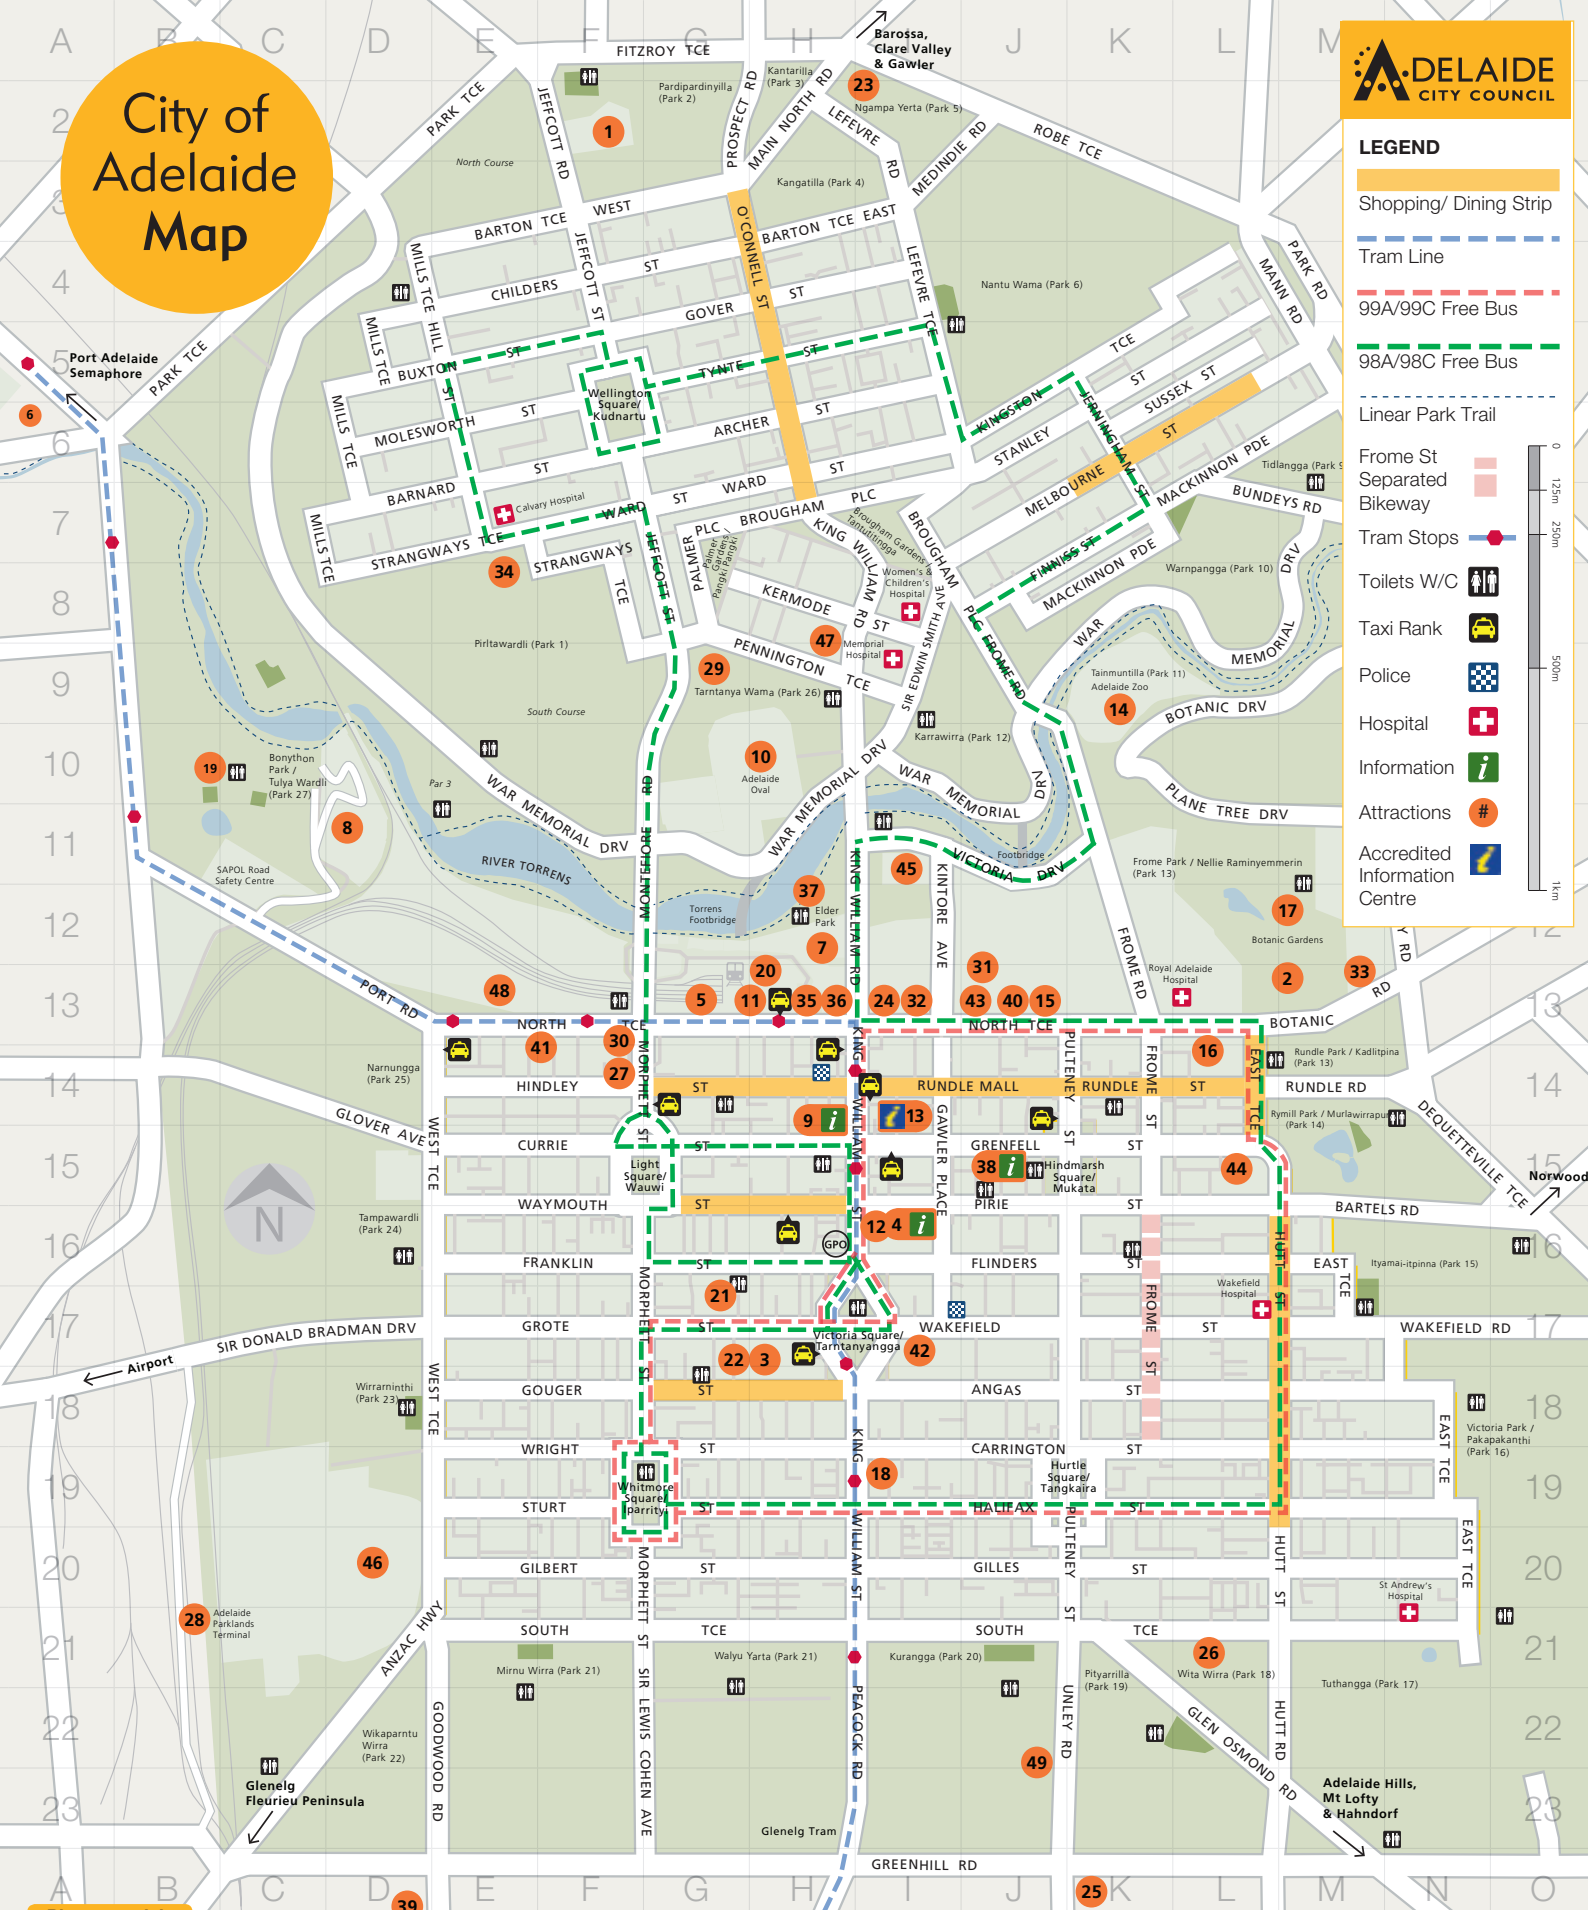

City of Adelaide Map

LEGEND

- Shopping/ Dining Strip
- Tram Line
- 99A/99C Free Bus
- 98A/98C Free Bus
- Linear Park Trail
- Frome St Separated Bikeway
- Tram Stops
- Toilets W/C
- Taxi Rank
- Police
- Hospital
- Information
- Attractions
- Accredited Information Centre

Places to visit

#	Ref	Attraction
1	F2	Adelaide Aquatic Centre
2	M13	Adelaide Botanic Gardens
3	H18	Adelaide Central Markets
4	I16	Adelaide City Council Customer Centre
5	G13	Adelaide Convention Centre
6	A6	Adelaide Entertainment Centre
7	H12	Adelaide Festival Centre
8	D11	Adelaide Gaol Heritage Site
9	H15	Adelaide Metro Info Centre (public transport)
10	H10	Adelaide Oval
11	H13	Adelaide Railway Station (suburban)
12	I16	Adelaide Town Hall
13	I14	Adelaide Visitor Information Centre
14	K9	Adelaide Zoo
15	J13	Art Gallery of South Australia
16	L14	Ayers House
17	M12	Bicentennial Conservatory
18	I19	Bike SA
19	B10	Bonython Park Activity Hub
20	H13	Casino
21	G17	Central Bus Station (Country & Interstate)
22	G18	Chinatown
23	I2	Dog Park (Park 5)
24	I13	Government House
25	K24	Haigh's Chocolate Factory
26	L21	Himeji Garden
27	F14	JamFactory
28	B21	Keswick Rail Terminal (Interstate)
29	G9	Light's Vision
30	F14	Lion Arts Centre
31	J13	Migration Museum
32	I13	National War Memorial
33	M13	National Wine Centre of Australia
34	E8	North Adelaide Golf Course
35	H13	Old Parliament House
36	H13	Parliament House
37	I16	Popeye Launch
38	J15	RAA
39	D24	Royal Adelaide Showground
40	J13	South Australian Museum
41	E13	Samstag Museum
42	I18	St Francis Xavier Cathedral
43	J13	State Library of South Australia
44	L15	Tandanya—Aboriginal Cultural Institute
45	I11	Torrens Parade Ground
46	D20	West Terrace Cemetery
47	H8	St Peters Cathedral
48	E13	SAHMRI (SA Health & Medical Research Institute)
49	J22	BMX Track