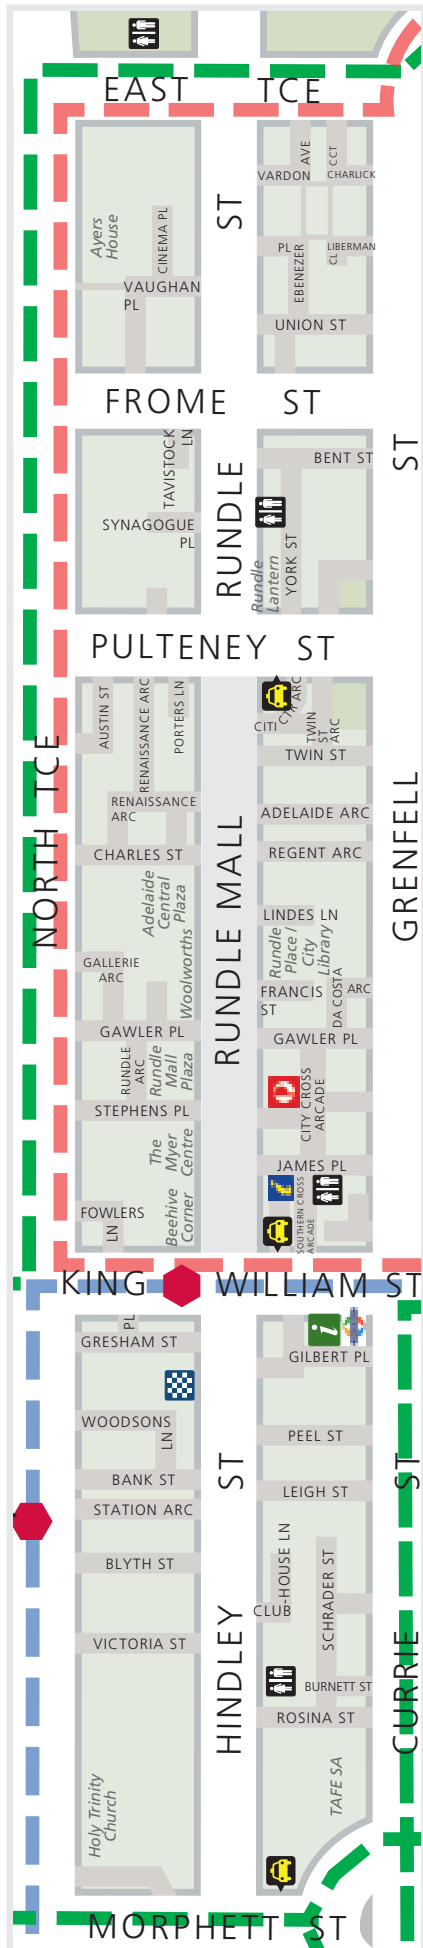

Lanes & Arcades of Hindley & Rundle

First Steps in Adelaide

If you are already in the City why not join the 30 minute First Steps Orientation Walk that departs from the Adelaide Visitor Centre each weekday (except Public Holidays), Monday to Friday, at 9.30am.

Adelaide Greeters

Pre-book an Adelaide Greeter for free and spend 2 hours exploring the city with a volunteer, ensuring you make the most of your visit.

greeters@adelaidecitycouncil.com
cityofadelaide.com.au/adelaidegreeters

Useful Contacts

INFORMATION

Adelaide City Council Customer Centre

25 Pirie Street, Adelaide
adelaidecitycouncil.com
08 8203 7203

South Australian Tourism Commission

South Australian Info Line:
1300 655 276
southaustralia.com

RAA

41 Hindmarsh Square, Adelaide
raa.com.au
08 8202 4600
Roadside Assistance—131 111

INTERNET & LIBRARIES

City Wifi

It's fast and free! Simply choose 'AdelaideFree' from the available WiFi networks list. Once connected, your device will automatically connect to AdelaideFree when you're in range.

State Library

Corner North Terrace and Kintore
Avenue, Adelaide
slsa.gov.au
08 8207 7250

City Library

Level 3, Rundle Place, Rundle Mall
Enter via Francis Street
adelaidecitycouncil.com/library
08 8203 7990

Adelaide Visitor Information Centre

9 James Place, just off Rundle Mall
(Laneway opposite the Myer Centre)

Open every day except Good Friday
and Christmas Day

Monday to Friday 9am–5pm
Saturday & Sunday 10am–4pm
Public Holidays 11am–3pm

1300 588 140

visitor@adelaidecitycouncil.com
cityofadelaide.com.au/explore

SERVICES

Emergency

Police, Fire or Ambulance—000

Australia Post

59 City Cross Arcade
auspost.com.au—13 13 18

TRANSPORT

Bike SA (free city bikes)

53 Carrington Street, Adelaide
bikesa.asn.au—08 8168 9999

Adelaide Metro Info Centre

Corner of Currie Street and King
William Street Adelaide
Monday to Friday: 8.00am–6.00pm
Saturday: 9.00am–5.00pm
Sunday: 11.00am–4.00pm

Adelaide Railway Station InfoCentre

North Terrace Adelaide
Monday to Friday: 5.45am–12.15am
Saturday: 6.00am–12.15am
Sunday: 6.00am–12.15am

adelaidemetro.com.au
1300 311 108

Taxis

Adelaide Independent Taxis—13 22 11

Suburban Taxis—13 10 08

Yellow Cabs SA—13 22 27

Access Cabs (Wheelchair accessible)
1300 360 940

cityofadelaide.com.au/explore